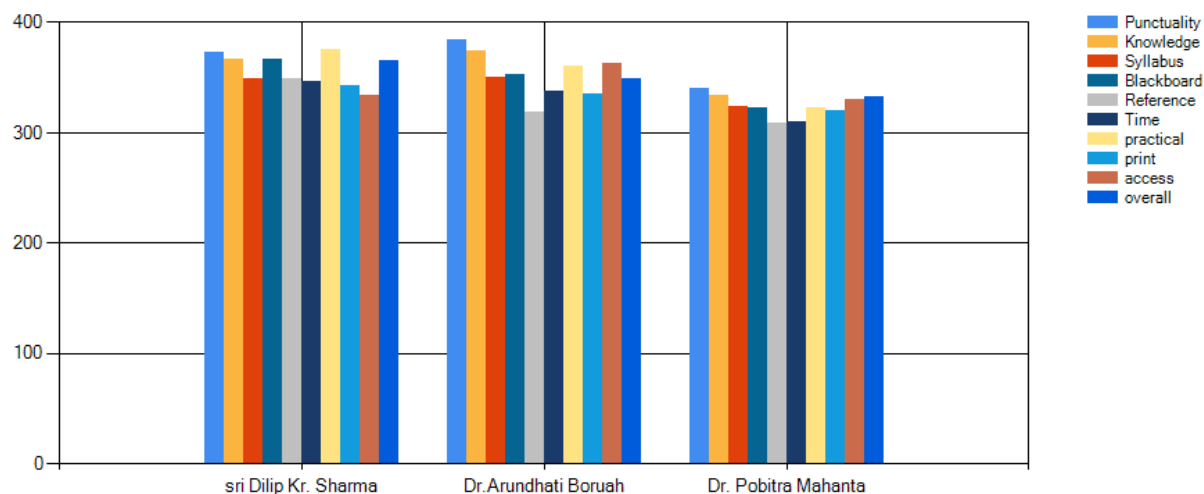

DERGAON KAMAL DOWERAH COLLEGE

Online Student Feedback System

[Back To Home](#)

[Logout](#)

RESULT SECTION

CHOOSE DEPARTMENT:

Geography

DISPLAY RESULT

CHOOSE SEMESTER:

All semester

Select	teacherId	Name	Punctuality	knowledge	syllabus	blackboard	reference	time	Practical	printaids	access	overall
Click	46	sri Dilip Kr. Sharma	373	367	349	366	349	347	375	343	334	365
Click	47	Dr.Arundhati Boruah	384	374	350	353	319	338	360	335	363	349
Click	48	Dr. Pobitra Mahanta	340	334	324	322	309	310	322	320	330	333

GRAPHICAL REPRESENTATION OF THE RESULT

Print

Copyright @ Designed and Developed By Alvish Ahmed